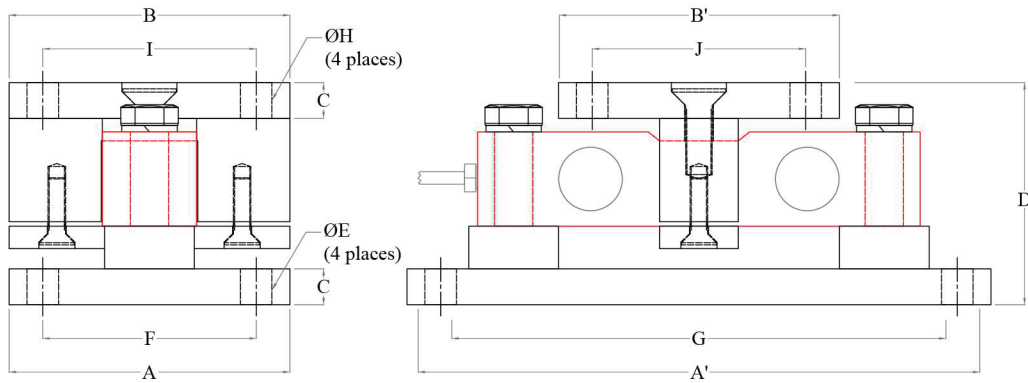

DESR (LOW PROFILE MOUNTING)

Dimension

DESR (LOW PROFILE MOUNTING)

Cap. t/r	A	A'	B	B'	C	D	E	F	G	H	I	J
20	125	320	125	125	16	108	14	95	290	14	95	95

All dimensions are in mm.

Sensotech

2/675, " THE PALMS", 1st Cross Street, Ranga Reddy Garden, Neelankarai, Chennai-600115