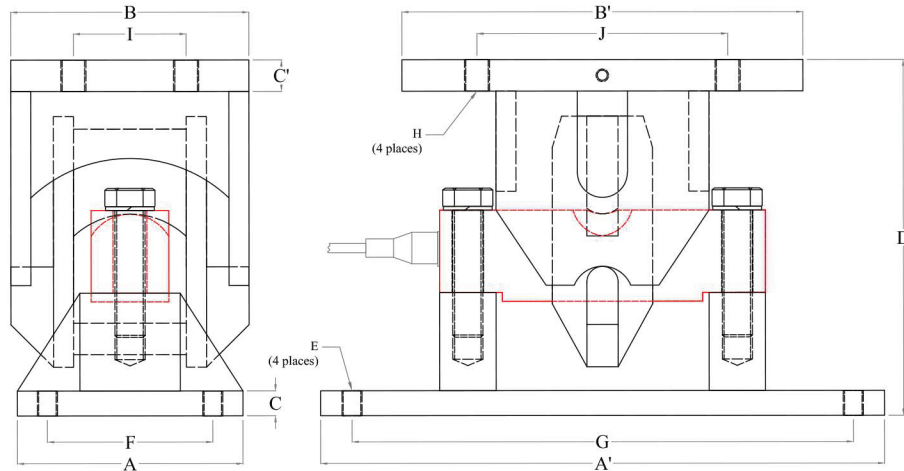

DESB (TRUCK SCALE ASSEMBLY)

Dimension

DESB (TRUCK SCALE ASSEMBLY)

Cap. tf	A	A'	B	B'	C	C'	D	E	F	G	H	I	J
22.5 - 34	180	450	190	320	20	25	285	M16x2.0	132	400	M20x2.5	90	90

All dimensions are in mm.

NOTE: For (45 - 100) tf capacities contact Sensotech