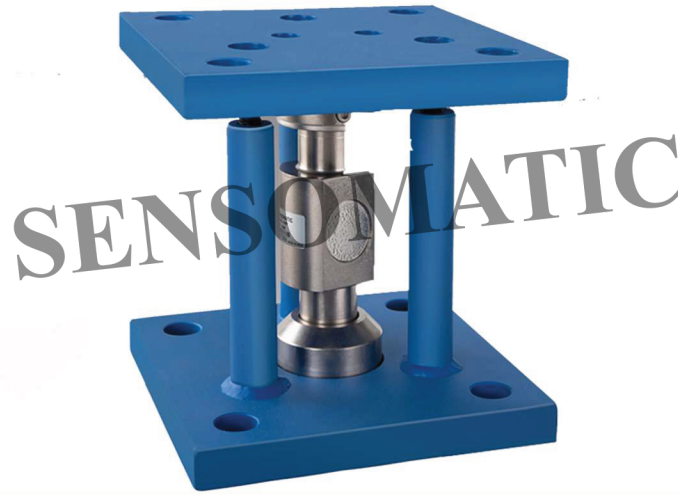

# CMP (SILO MOUNT ASSEMBLY)

## Dimension

CMP (SILO MOUNT ASSEMBLY)

Cap. tr	A	A'	B	B'	C	D	E	F	G	H	I	J
20/25	250	250	250	250	24	225	27.5	180	180	27.5	180	180

All dimensions are in mm.

NOTE: For (30 & 40) tf capacities contact Sensotech