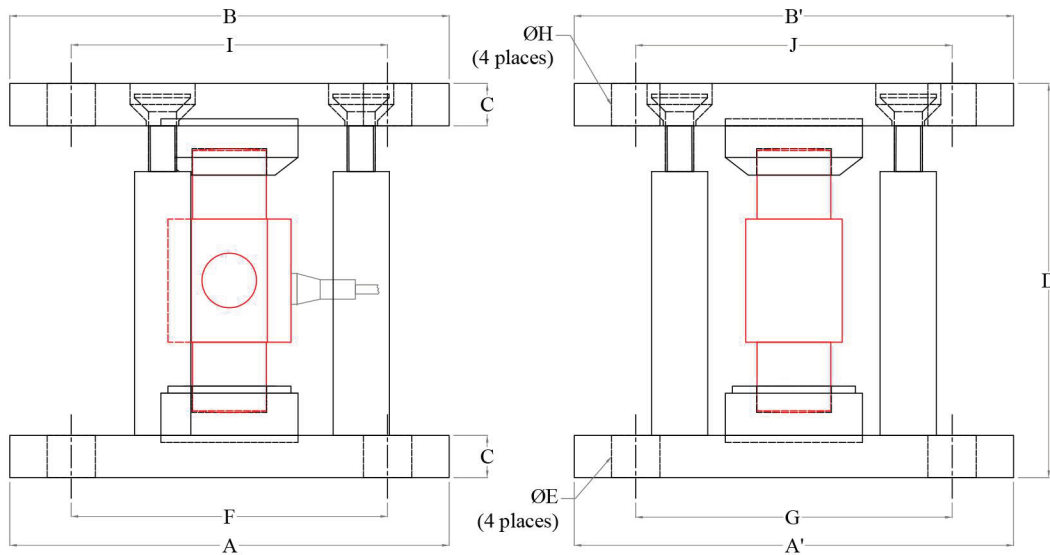

# CMP (SILO MOUNT ASSEMBLY)

## Dimension

CMP (SILO MOUNT ASSEMBLY)

Cap. tr	A	A'	B	B'	C	D	E	F	G	H	I	J
20/25	250	250	250	250	24	225	27.5	180	180	27.5	180	180

All dimensions are in mm.

NOTE: For (30 & 40) tf capacities contact Sensotech