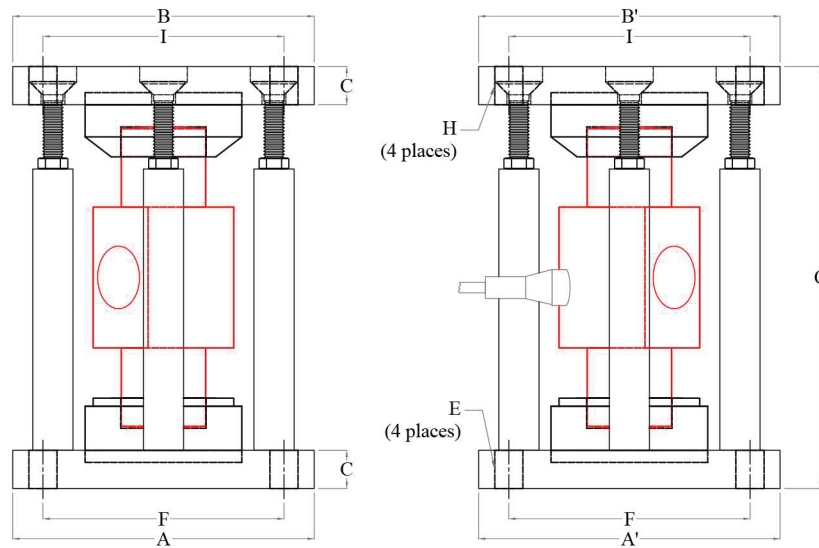

## CMP (HOPPER MOUNT ASSEMBLY)

## Dimension

CMP (HOPPER MOUNT ASSEMBLY)

Cap. $\mu$	A	A'	B	B'	C	D	E	F	G	H	I	J
20/25/30/40	150	150	150	150	19	210	14	120	120	14	120	120

All dimensions are in mm.