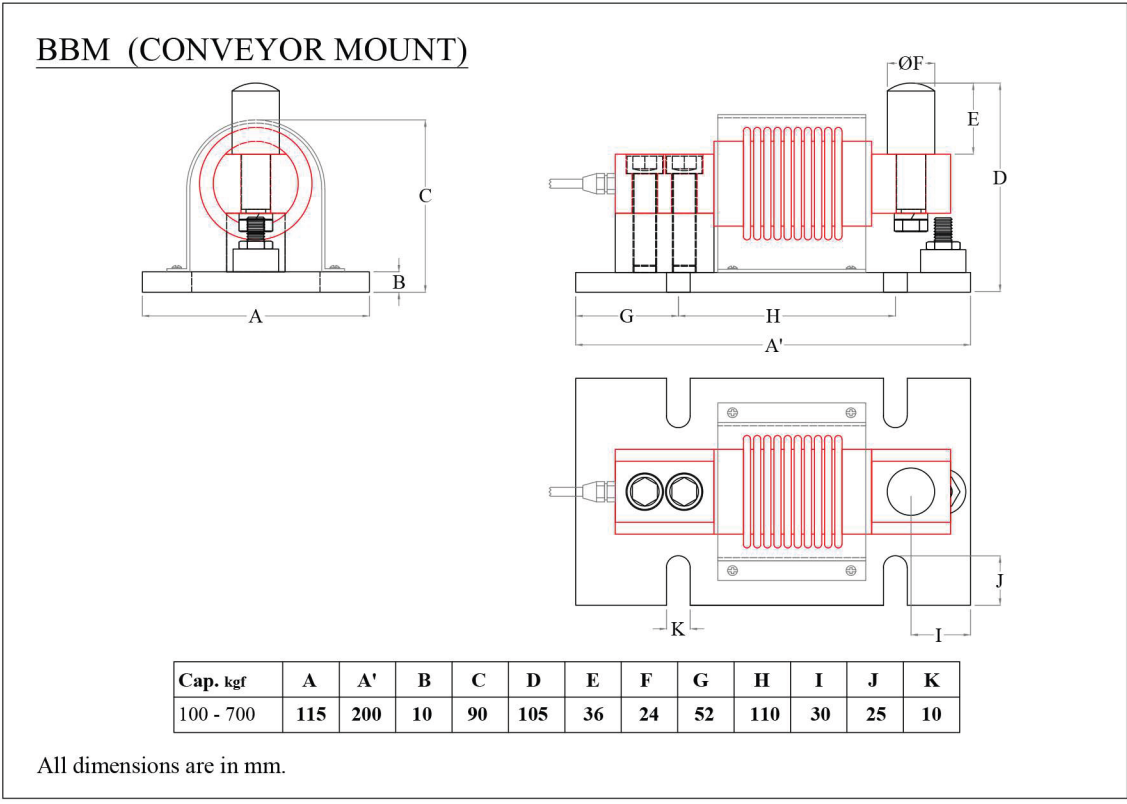

BBM (CONVEYOR MOUNT)

Dimension

Sensotech

2/675, " THE PALMS", 1st Cross Street, Ranga Reddy Garden, Neelankarai, Chennai-600115
(+91) - 9176070667 / 9790922667 / 9952020667 / 9566022667

Mail : sales@sensotechindia@gmail.com / sensotechindia@gmail.com