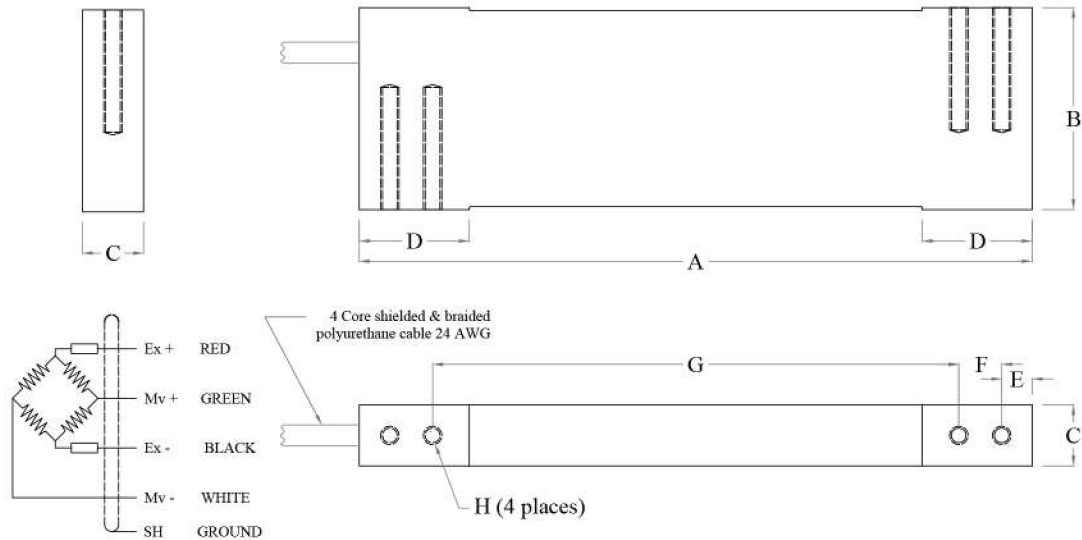

ASP - JL

Dimension

MODEL - ASP JL

Cap.	A	B	C	D	E	F	G	H
600 gms	110	33	10	18	5	7	86	M3, 20 depth

All Dimensions are in mm.

Sensotech

2/675, " THE PALMS", 1st Cross Street, Ranga Reddy Garden, Neelankarai, Chennai-600115
(+91) - 9176070667 / 9790922667 / 9952020667 / 9566022667