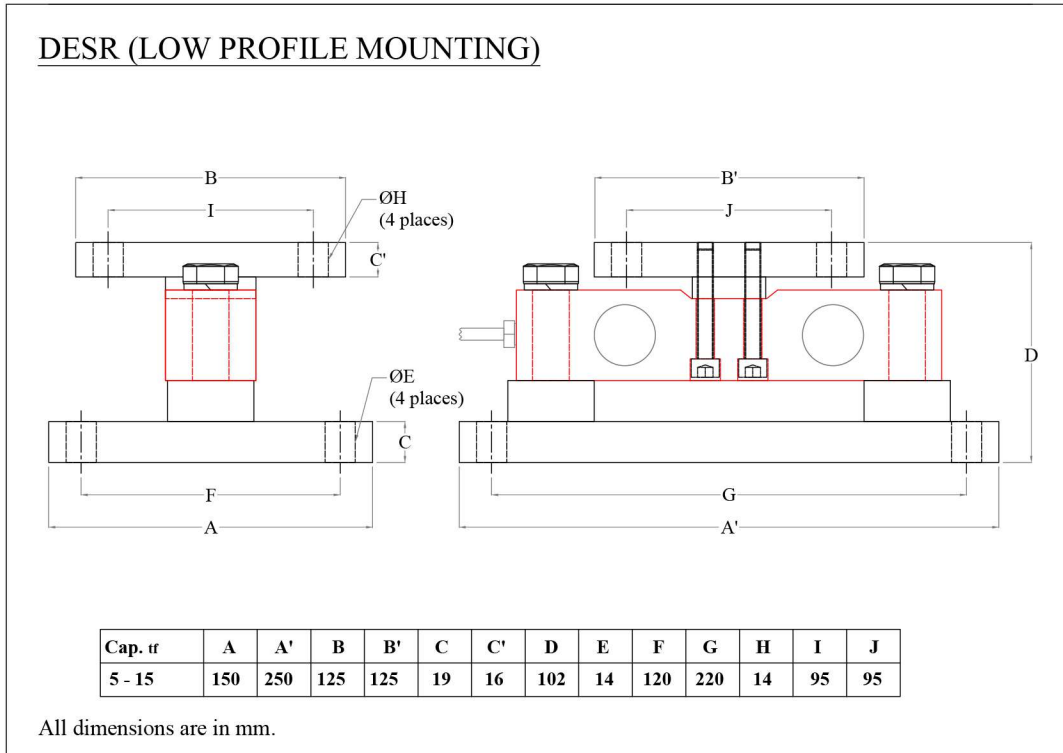

DESR (LOW PROFILE MOUNTING)

Dimension

SENSOTECH

2/675." THE PALMS", 1st cross Street, Ranga Reddy Gardern, Neelankarai, Chennai-600041

Tel: +19- 44943305 /9176370667/7305716667

Email : sales@sensotechindia.com /sensotechindia@gmail.com