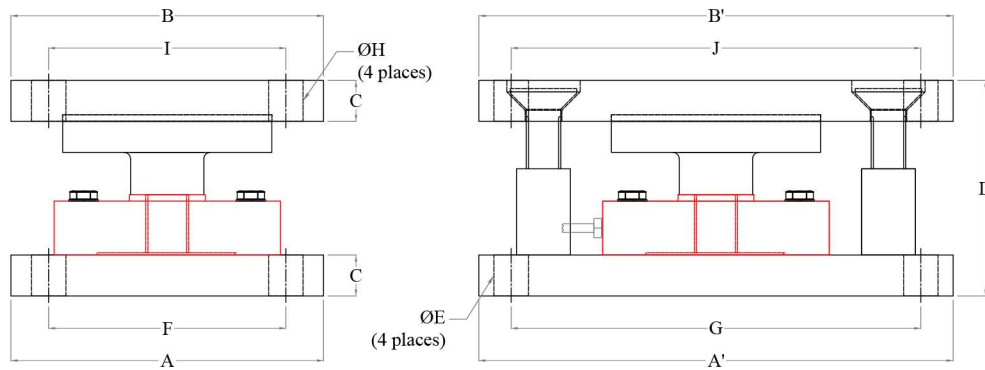

UNV - C (TANK MOUNT ASSEMBLY)

Dimension

UNV-C (TANK MOUNT ASSEMBLY)

Cap. tf	A	A'	B	B'	C	D	E	F	G	H	I	J
0.5 - 5	145	222	145	222	19	90	16	110	190	19	110	190

All dimensions are in mm.

NOTE: For (10 -100) tf capacities contact Sensotech