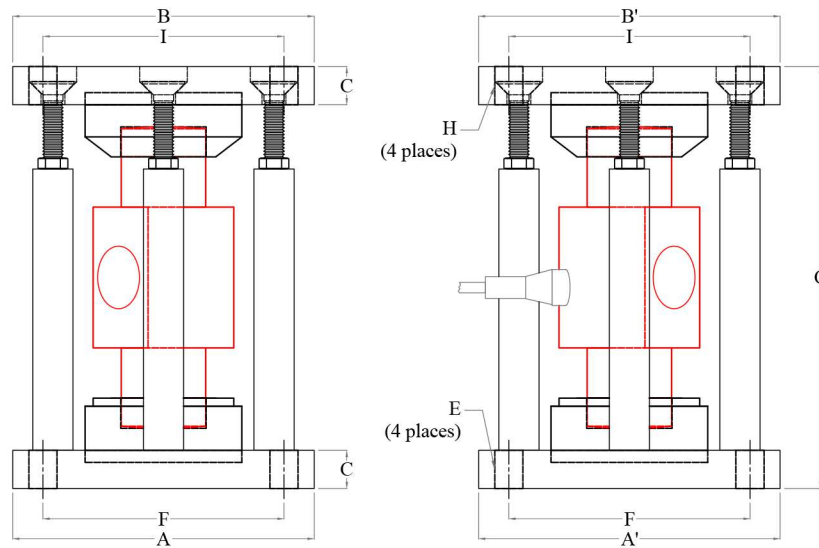

## CMP (HOPPER MOUNT ASSEMBLY)

## Dimension

CMP (HOPPER MOUNT ASSEMBLY)

Cap. $\mu$	A	A'	B	B'	C	D	E	F	G	H	I	J
20/25/30/40	150	150	150	150	19	210	14	120	120	14	120	120

All dimensions are in mm.

**SENSOTECH**

2/675." THE PALMS", 1st cross Street, Ranga Reddy Gardern, Neelankarai, Chennai-600041