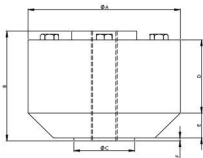

Brand Powered by >>>

Sensotech

Model UNV

CAPACITY RANGE 0.5 TO 300 TF							
CAPACITY TF	Φ A	B	Φ C	D	E	F	T
UNV 0.5-5	105	78	34	32	35	8	M 18 X 1.5
UNV 10-30	150	97	67	40	45	8	M 32 X 1.5
UNV 50	200	113	90	52	45	10	M 42 X 2.0
UNV 100-300	270	143	120	76	45	10	M 70X3.0

WIRING SCHEMATIC	
COLOUR CODE	CONNECTION
RED	EXCITATION (+)
BLACK	EXCITATION (-)
GREEN	OUTPUT (+)
WHITE	OUTPUT (-)
SHIELD	GROUND

Performance Data

Capacity Range (in kgf)	500
Capacity Range (in tf)	1/2/5/10/15/20/25/30/45/50/75/100/200/300
Nominal Sensitivity (mV/V)	2±0.25%
Zero Signal Tolerance	0±2%
Input Resistance	700±5Ω
Output Resistance	700±5Ω
Recommended Excitation Voltage	10 VDC
Maximum Excitation Voltage	25 VDC
Linearity Deviation (as % of Full Scale)	<±0.020
Repeatability (as % of Full Scale)	<±0.020
Hysteresis (as % of Full Scale)	<±0.020
Creep (as % of Full Scale) in 30 min	<±0.020
Effect of Temperature on Zero(% / o C)	±0.002
Effect of Temp. on Span (% / o C of Load)	±0.001
Compensated Temperature Range	-10 to + 40°C
Operating Temperature Range	-20 to +70°C
Combined Error (as % of Full Scale)	<±0.03 max
Isolation Resistance (@ 50 VDC)	>1000 M Ω
Max. Limit Force (as % of Full Scale)	150
Breaking Force (as % of Full Scale)	300
Lateral Load Limit (as % of Full Scale)	
Protection Class	IP 68
Material of Construction	High Nickel Alloy Steel